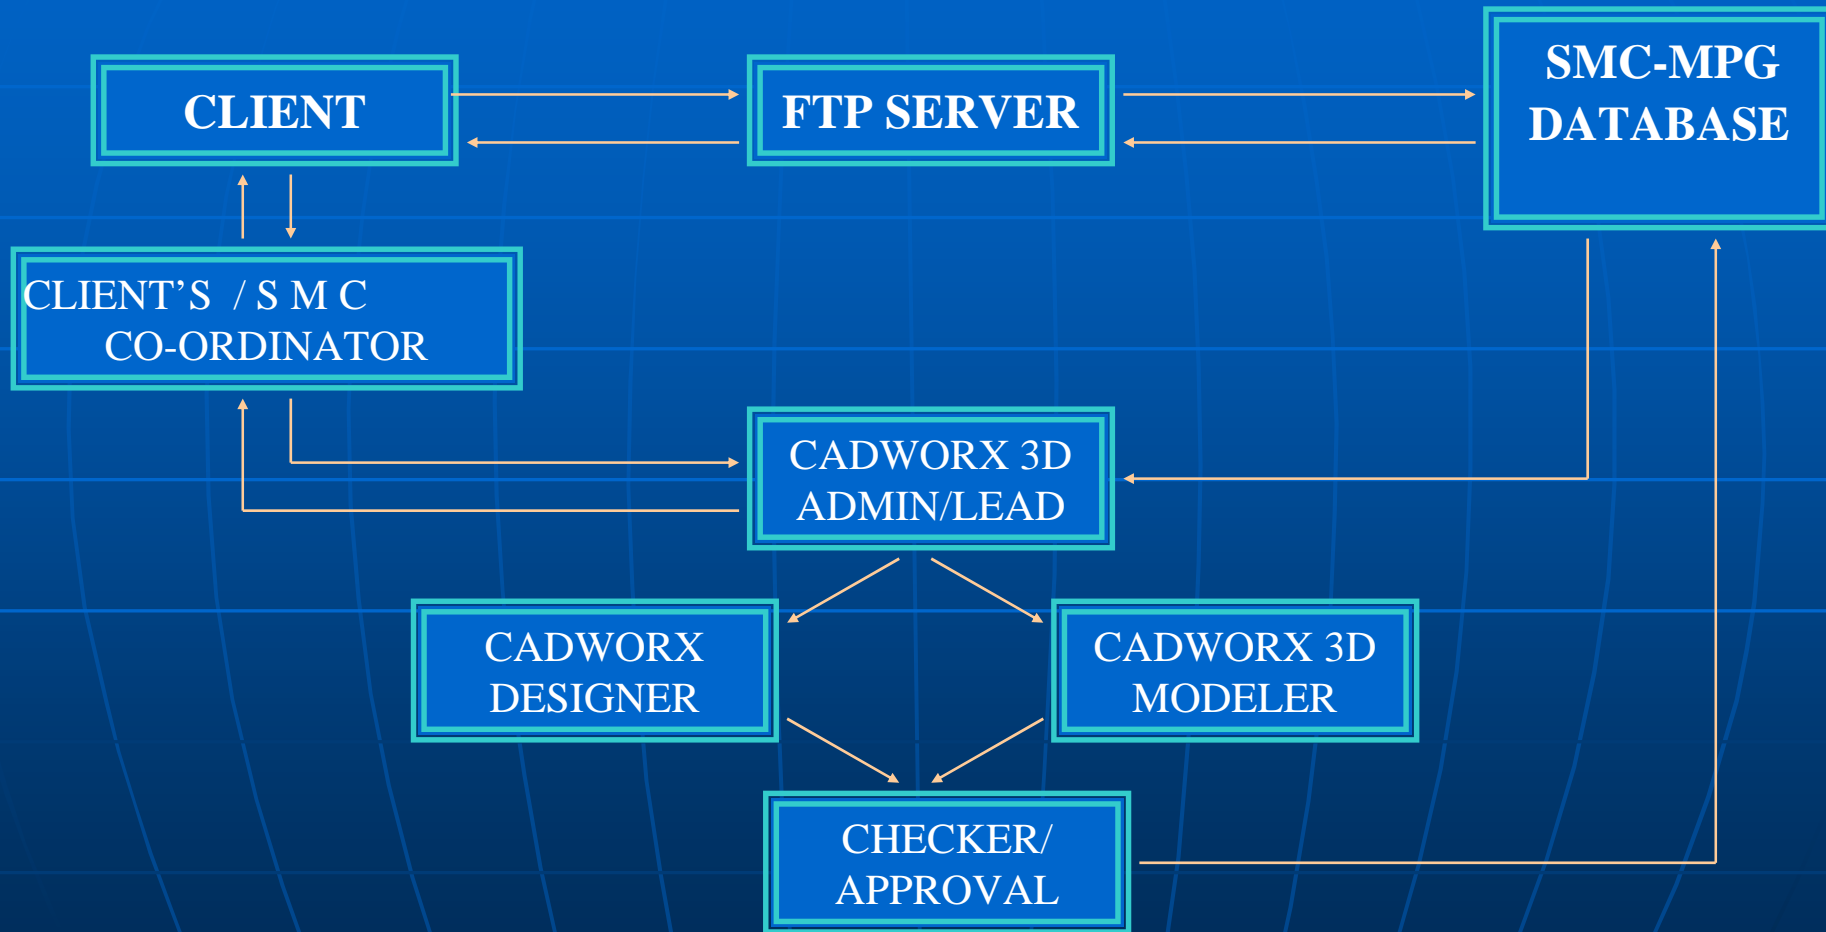

Add value to our clients' bottom line through

- Low Cost
- High Efficiency
- Superior Quality
- Innovative Execution Approach

in addition to our Engineering Expertise

ETHICAL STANDARDS

SMC's internal policies encourage:

- Adherence to strict ethical standards & Confidentiality of Client's Documents & Drawings
- Professionalism
- Fairness in our relationship with clients, vendors and employers

SMC-MPG OPERATION SCHEME

SMC -MPG CAPABILITIES

DRAFTING SERVICES

2D AutoCAD drafting for:

- PFD's & PID's
- PLOT PLANS & EQUIPMENT LAYOUTS
- PIPING LAYOUTS
- PIPING ISOMETRICS
- CIVIL & STRUCTURAL DRAWINGS etc.,

RASTER & AS-BUILTS

“Lump-sum RASTER offer”